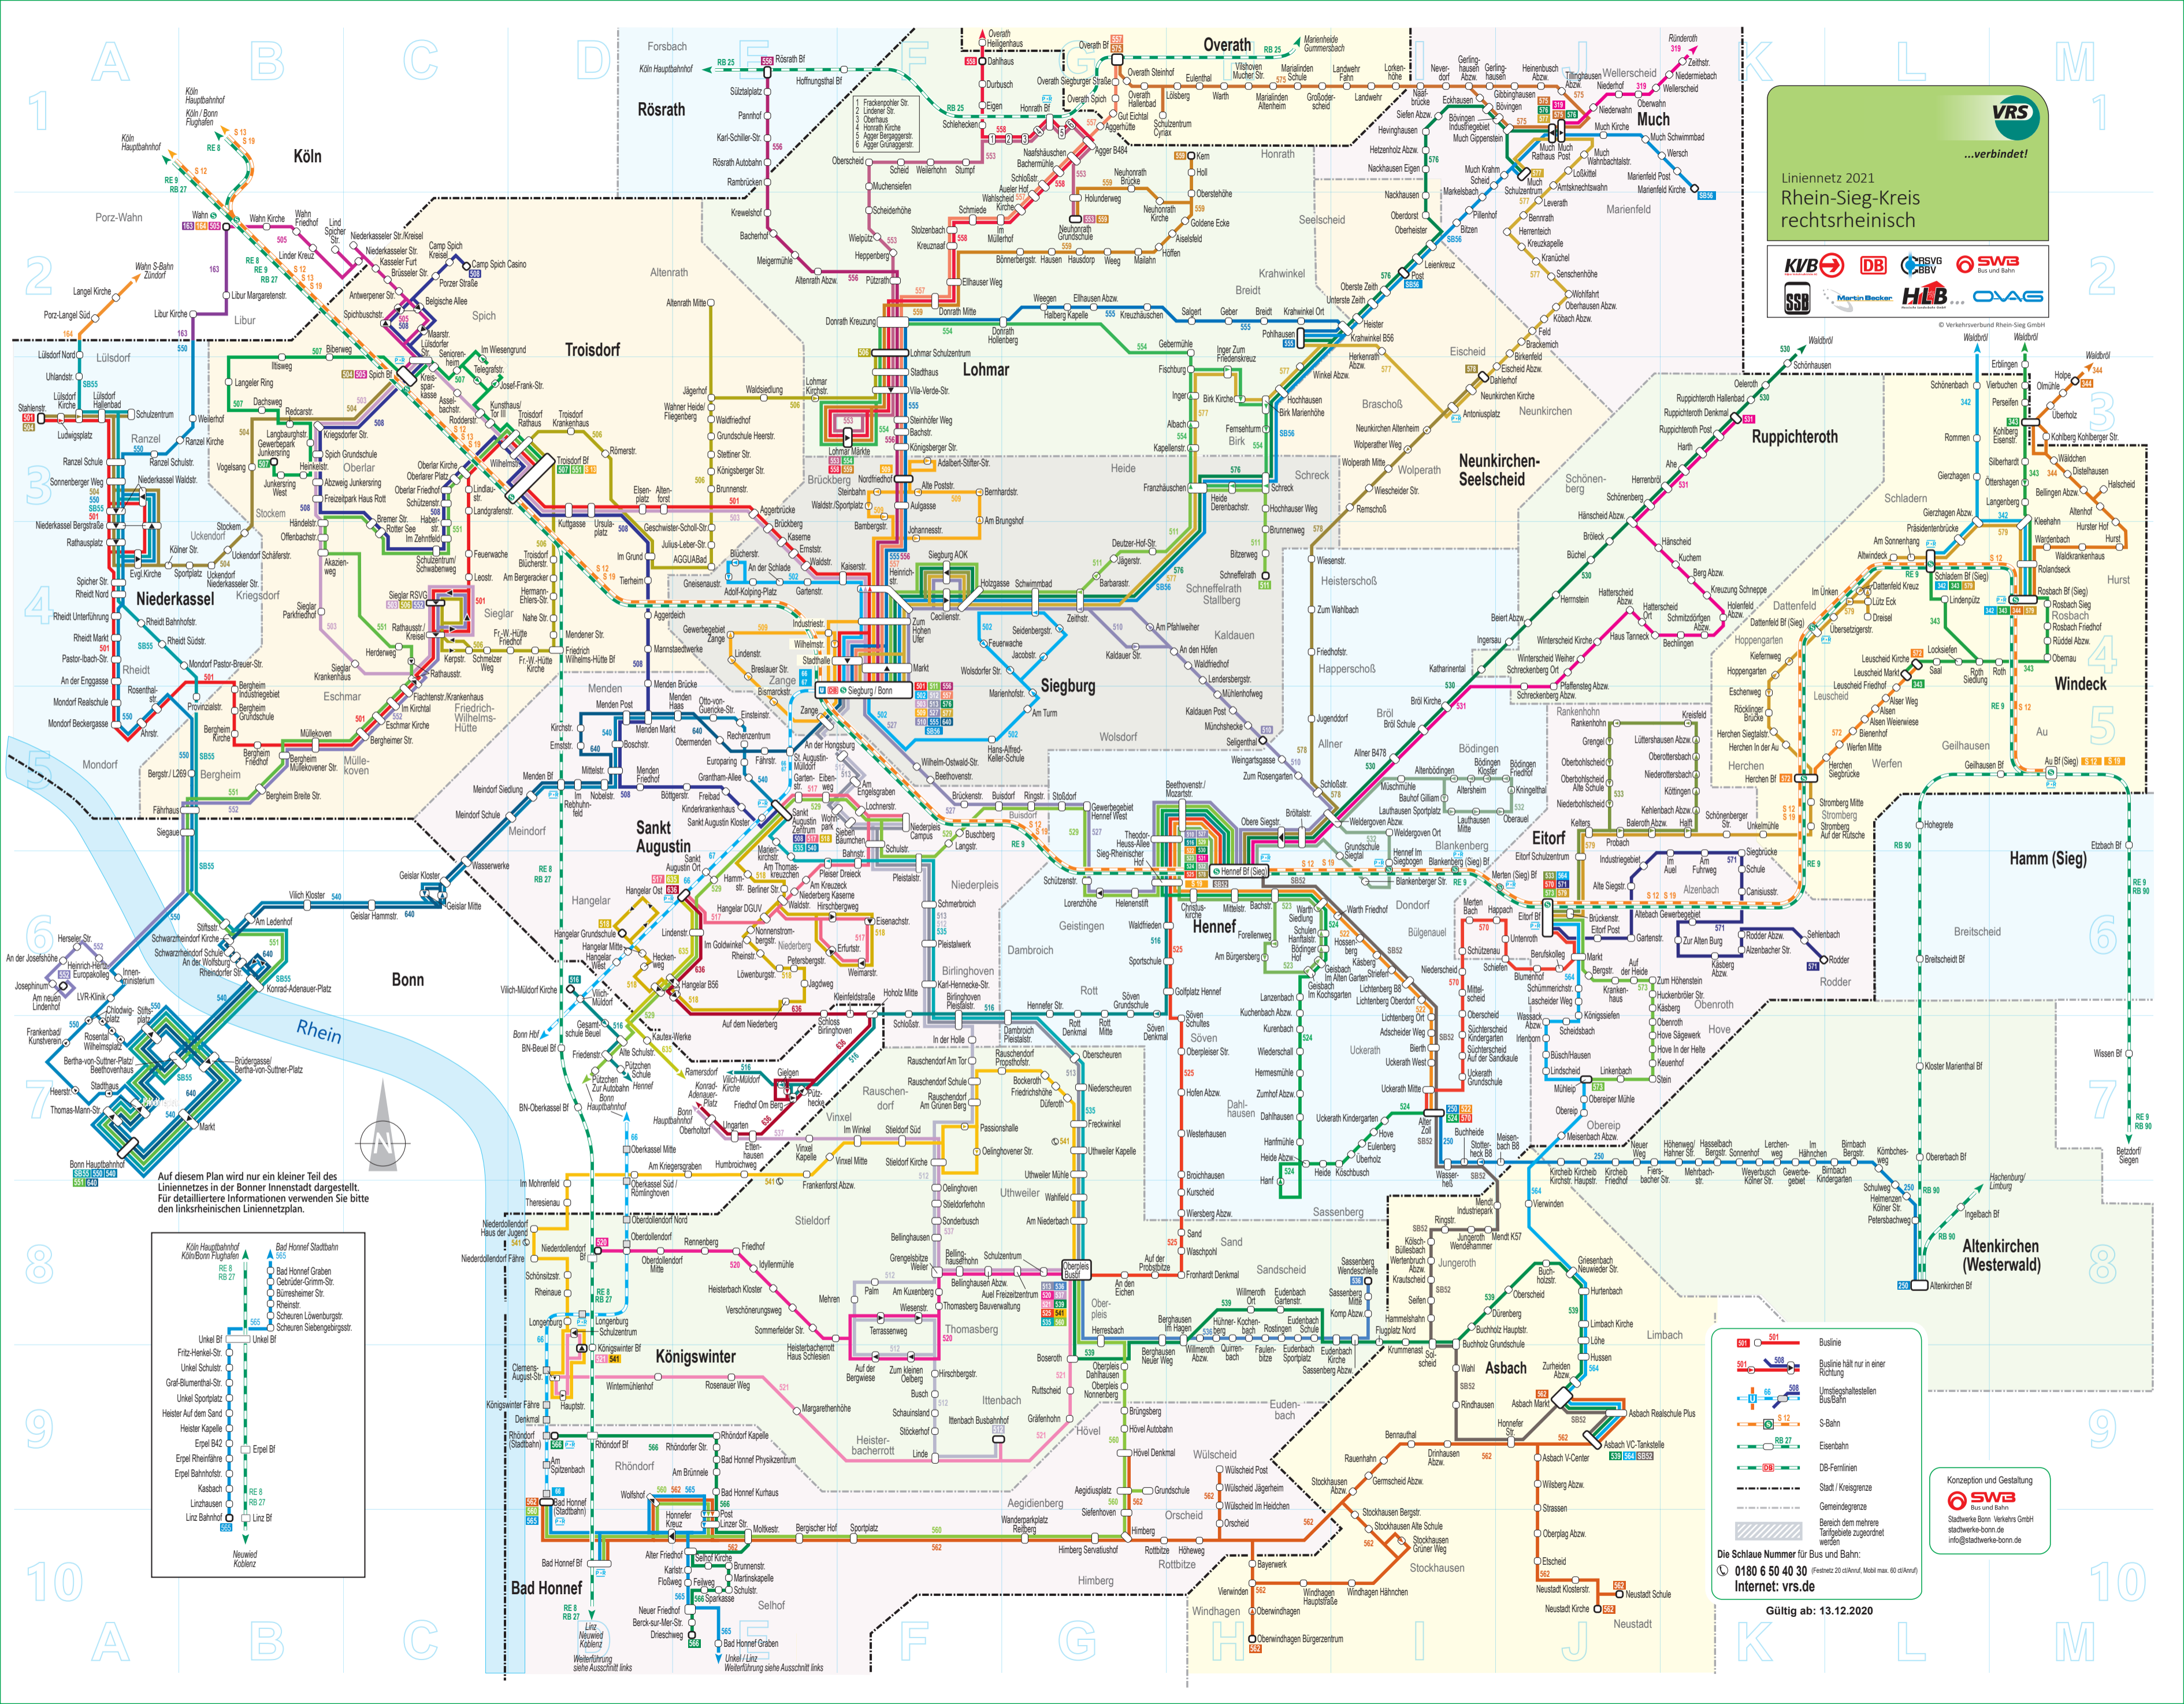

VRS
...verbindet!

Linienetz 2021
Rhein-Sieg-Kreis
rechtsrheinisch

KVB **DB** **SBVG** **SBV** **SWB**
Bus und Bahn

SSB **Martin Becker** **HLB** **OAG**

© Verkehrsverbund Rhein-Sieg GmbH

Auf diesem Plan wird nur ein kleiner Teil des Liniennetzes in der Bonner Innenstadt dargestellt. Für detailliertere Informationen verwenden Sie bitte den linksrheinischen Liniennetzplan.

- Bad Honnef Stadtbahn
- Bad Honnef Graben
- Gebrüder-Grimm-Str.
- Bürschheimer Str.
- Rheinstr.
- Scheuren Löwenburgstr.
- Scheuren Siebengebirgsstr.
- Unkel Bf
- Fritz-Henkel-Str.
- Unkel Schulstr.
- Gräf-Blumenthal-Str.
- Unkel Sportplatz
- Heister Auf dem Sand
- Heister Kapelle
- Erpel B42
- Rheinfriedhof
- Erpel Bahnhofstr.
- Kasbach
- Linzenhausen
- Linz Bahnhof
- Linz Bf
- Neuwied Koblenz

● ● Buslinie
● ● Buslinie hält nur in einer Richtung
| | Umstiegsstellen Bus-Bahn
| | S-Bahn
| | Eisenbahn
| | DB-Familien
| | Stadt / Kreisgrenze
| | Gemeindegrenze
| | Bereich dem mehrere Tarifgebiete zugeordnet werden

Die Schläue Nummer für Bus und Bahn:
☎ 0180 6 50 40 30 (Festnetz 20 ct/Min, Mobil max. 60 ct/Min)
Internet: vrs.de

Gültig ab: 13.12.2020

Konzeption und Gestaltung
SWB
Stadtwerke Bonn Verkehrs GmbH
stadwerke-bonn.de
info@stadwerke-bonn.de